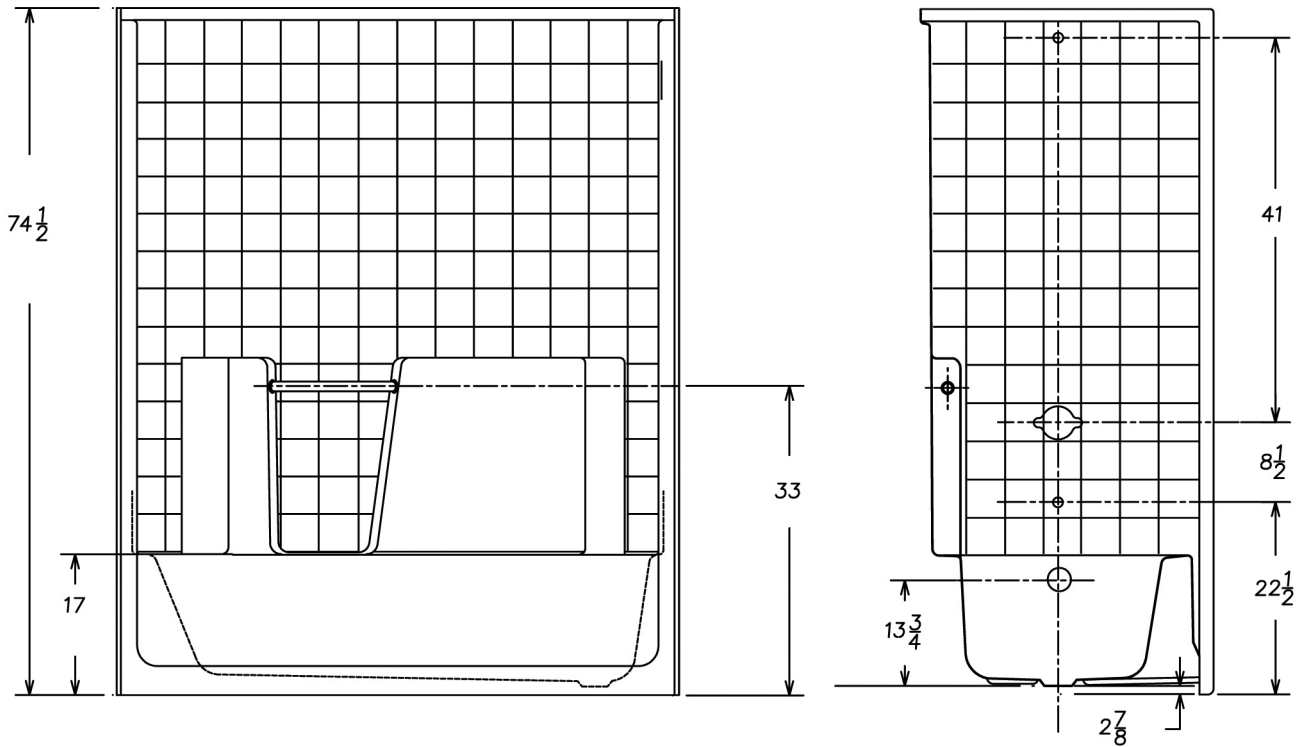

56036T R/L

One Piece 60" x 36" Tub/Shower

Simulated Tile

Above Floor Rough-In

High Gloss Gelcoat Finish

FEATURES

- **56036T R/L Capstone**

60" x 36" x 74 1/2" (nominal outside)

NOTES

- Dimensions: 60" x 36" x 74 1/2" with flange
Shipping Weight: 138 lbs.
Certifications: ANSI Z124.2; NAHB
- Illustrated installation instructions included.

WARRANTY

BathCraft warrants to the purchaser a three year warranty from the date of installation against defects in material and workmanship only.

CAPSTONE

56036T R/L

One Piece 60" x 36" Tub/Shower

Simulated Tile

Above Floor Rough-In

High Gloss Gelcoat Finish

IMPORTANT: Roughing-in dimensions may vary 1/2" and are subject to change or cancellation without prior notice. No responsibility is assumed for use of superseded or voided leaflets.