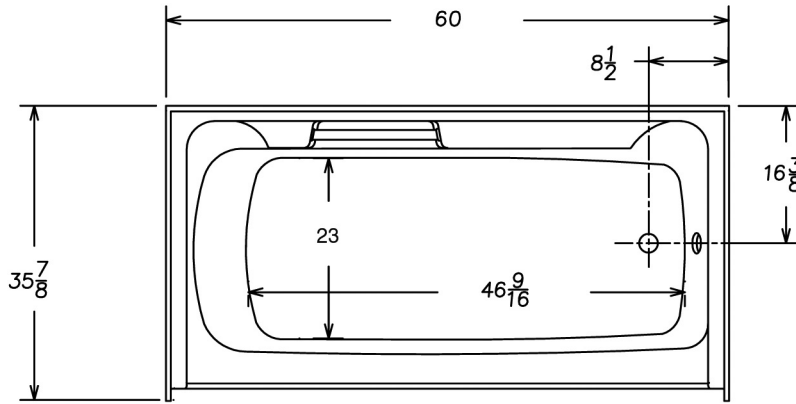

56036T R/L

One Piece 60" x 36" Tub/Shower

Simulated Tile

Above Floor Rough-In

High Gloss Gelcoat Finish

FEATURES

- **56036T R/L Capstone**

60" x 36" x 74 1/2" (nominal outside)

NOTES

- Dimensions: 60" x 36" x 74 1/2" with flange
Shipping Weight: 138 lbs.
Certifications: ANSI Z124.2; NAHB
- Illustrated installation instructions included.

WARRANTY

BathCraft warrants to the purchaser a three year warranty from the date of installation against defects in material and workmanship only.

CAPSTONE

56036T R/L

One Piece 60" x 36" Tub/Shower

Simulated Tile

Above Floor Rough-In

High Gloss Gelcoat Finish

IMPORTANT: Roughing-in dimensions may vary 1/2" and are subject to change or cancellation without prior notice. No responsibility is assumed for use of superseded or voided leaflets.