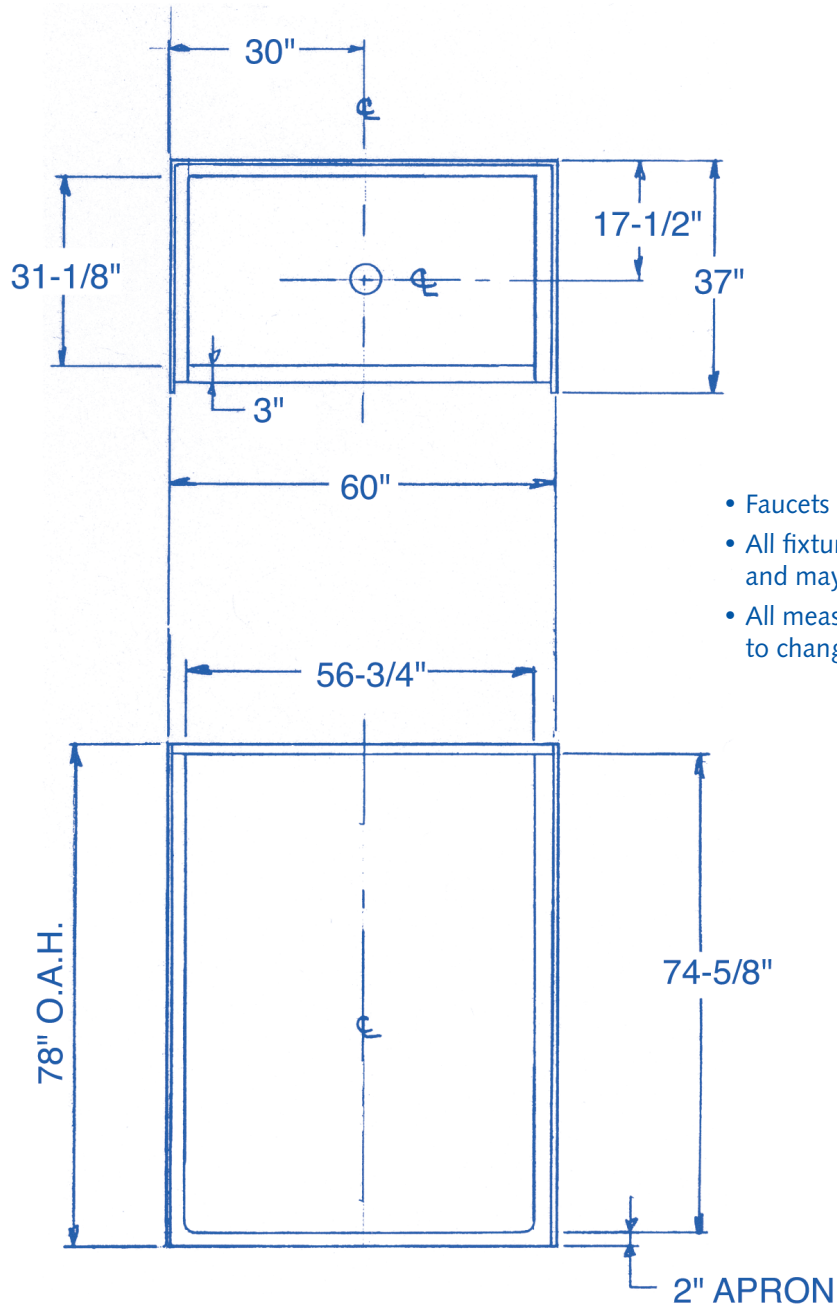

BATHCRAFT

NICK II

Model 96037

S H O W E R

• GEL-COATED FIBERGLASS

OVERALL DIMENSIONS

- Length 60"
- Width 37"
- Height 78"
- Apron Height 2"
- Weight 170 lbs.

KEY FEATURES

- Faucets are not included
- All fixture dimensions are nominal and may vary within +/- 1/4"
- All measurements shown are subject to change or cancellation.

BATHCRAFT | 510 E JONES STREET | WILSON, NORTH CAROLINA 27893