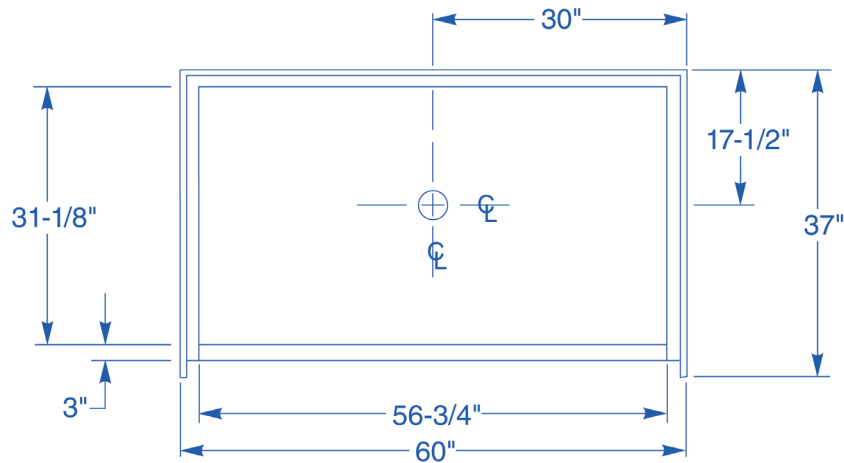

BATHCRAFT

HERNDON

Model 96038

SHOWER

• GEL-COATED FIBERGLASS

- Faucets are not included
- All fixture dimensions are nominal and may vary within +/- 1/4"
- All measurements shown are subject to change or cancellation.