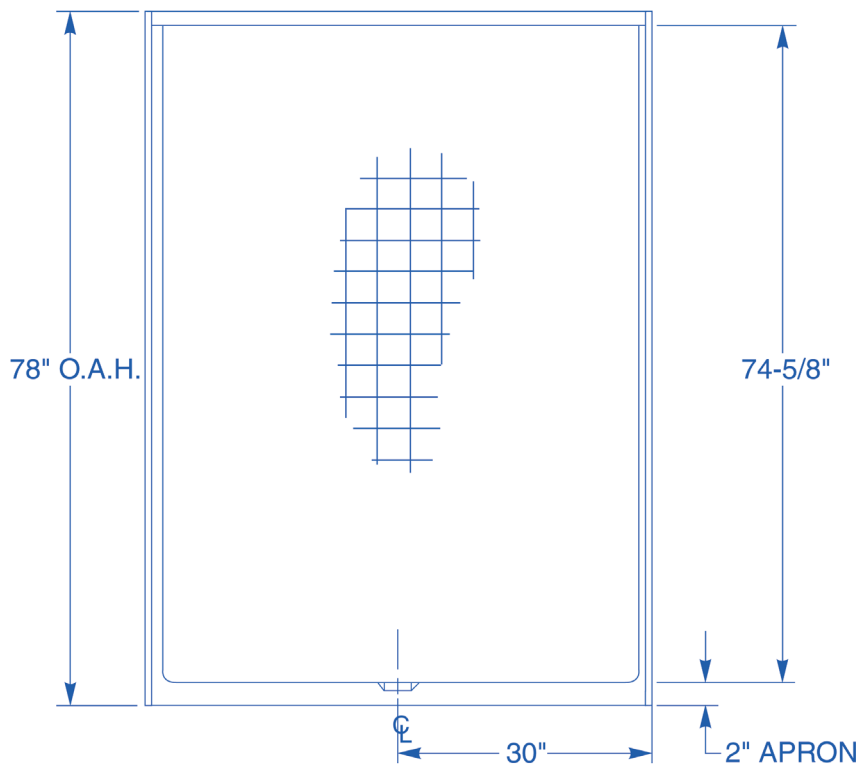

### OVERALL DIMENSIONS

- Length 60"
- Width 37"
- Height 78"
- Apron Height 2"
- Weight 170 lbs.

## HERNDON

Model 96038

SHOWER

• GEL-COATED FIBERGLASS

- Faucets are not included
- All fixture dimensions are nominal and may vary within +/- 1/4"
- All measurements shown are subject to change or cancellation.